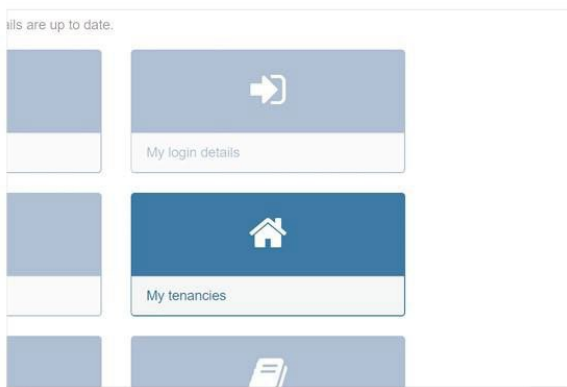

## Help resource

View the history of your public housing tenancies.

Details including your tenancy reference number, address and tenancy status are displayed.

Government of Western Australia  
Department of Communities