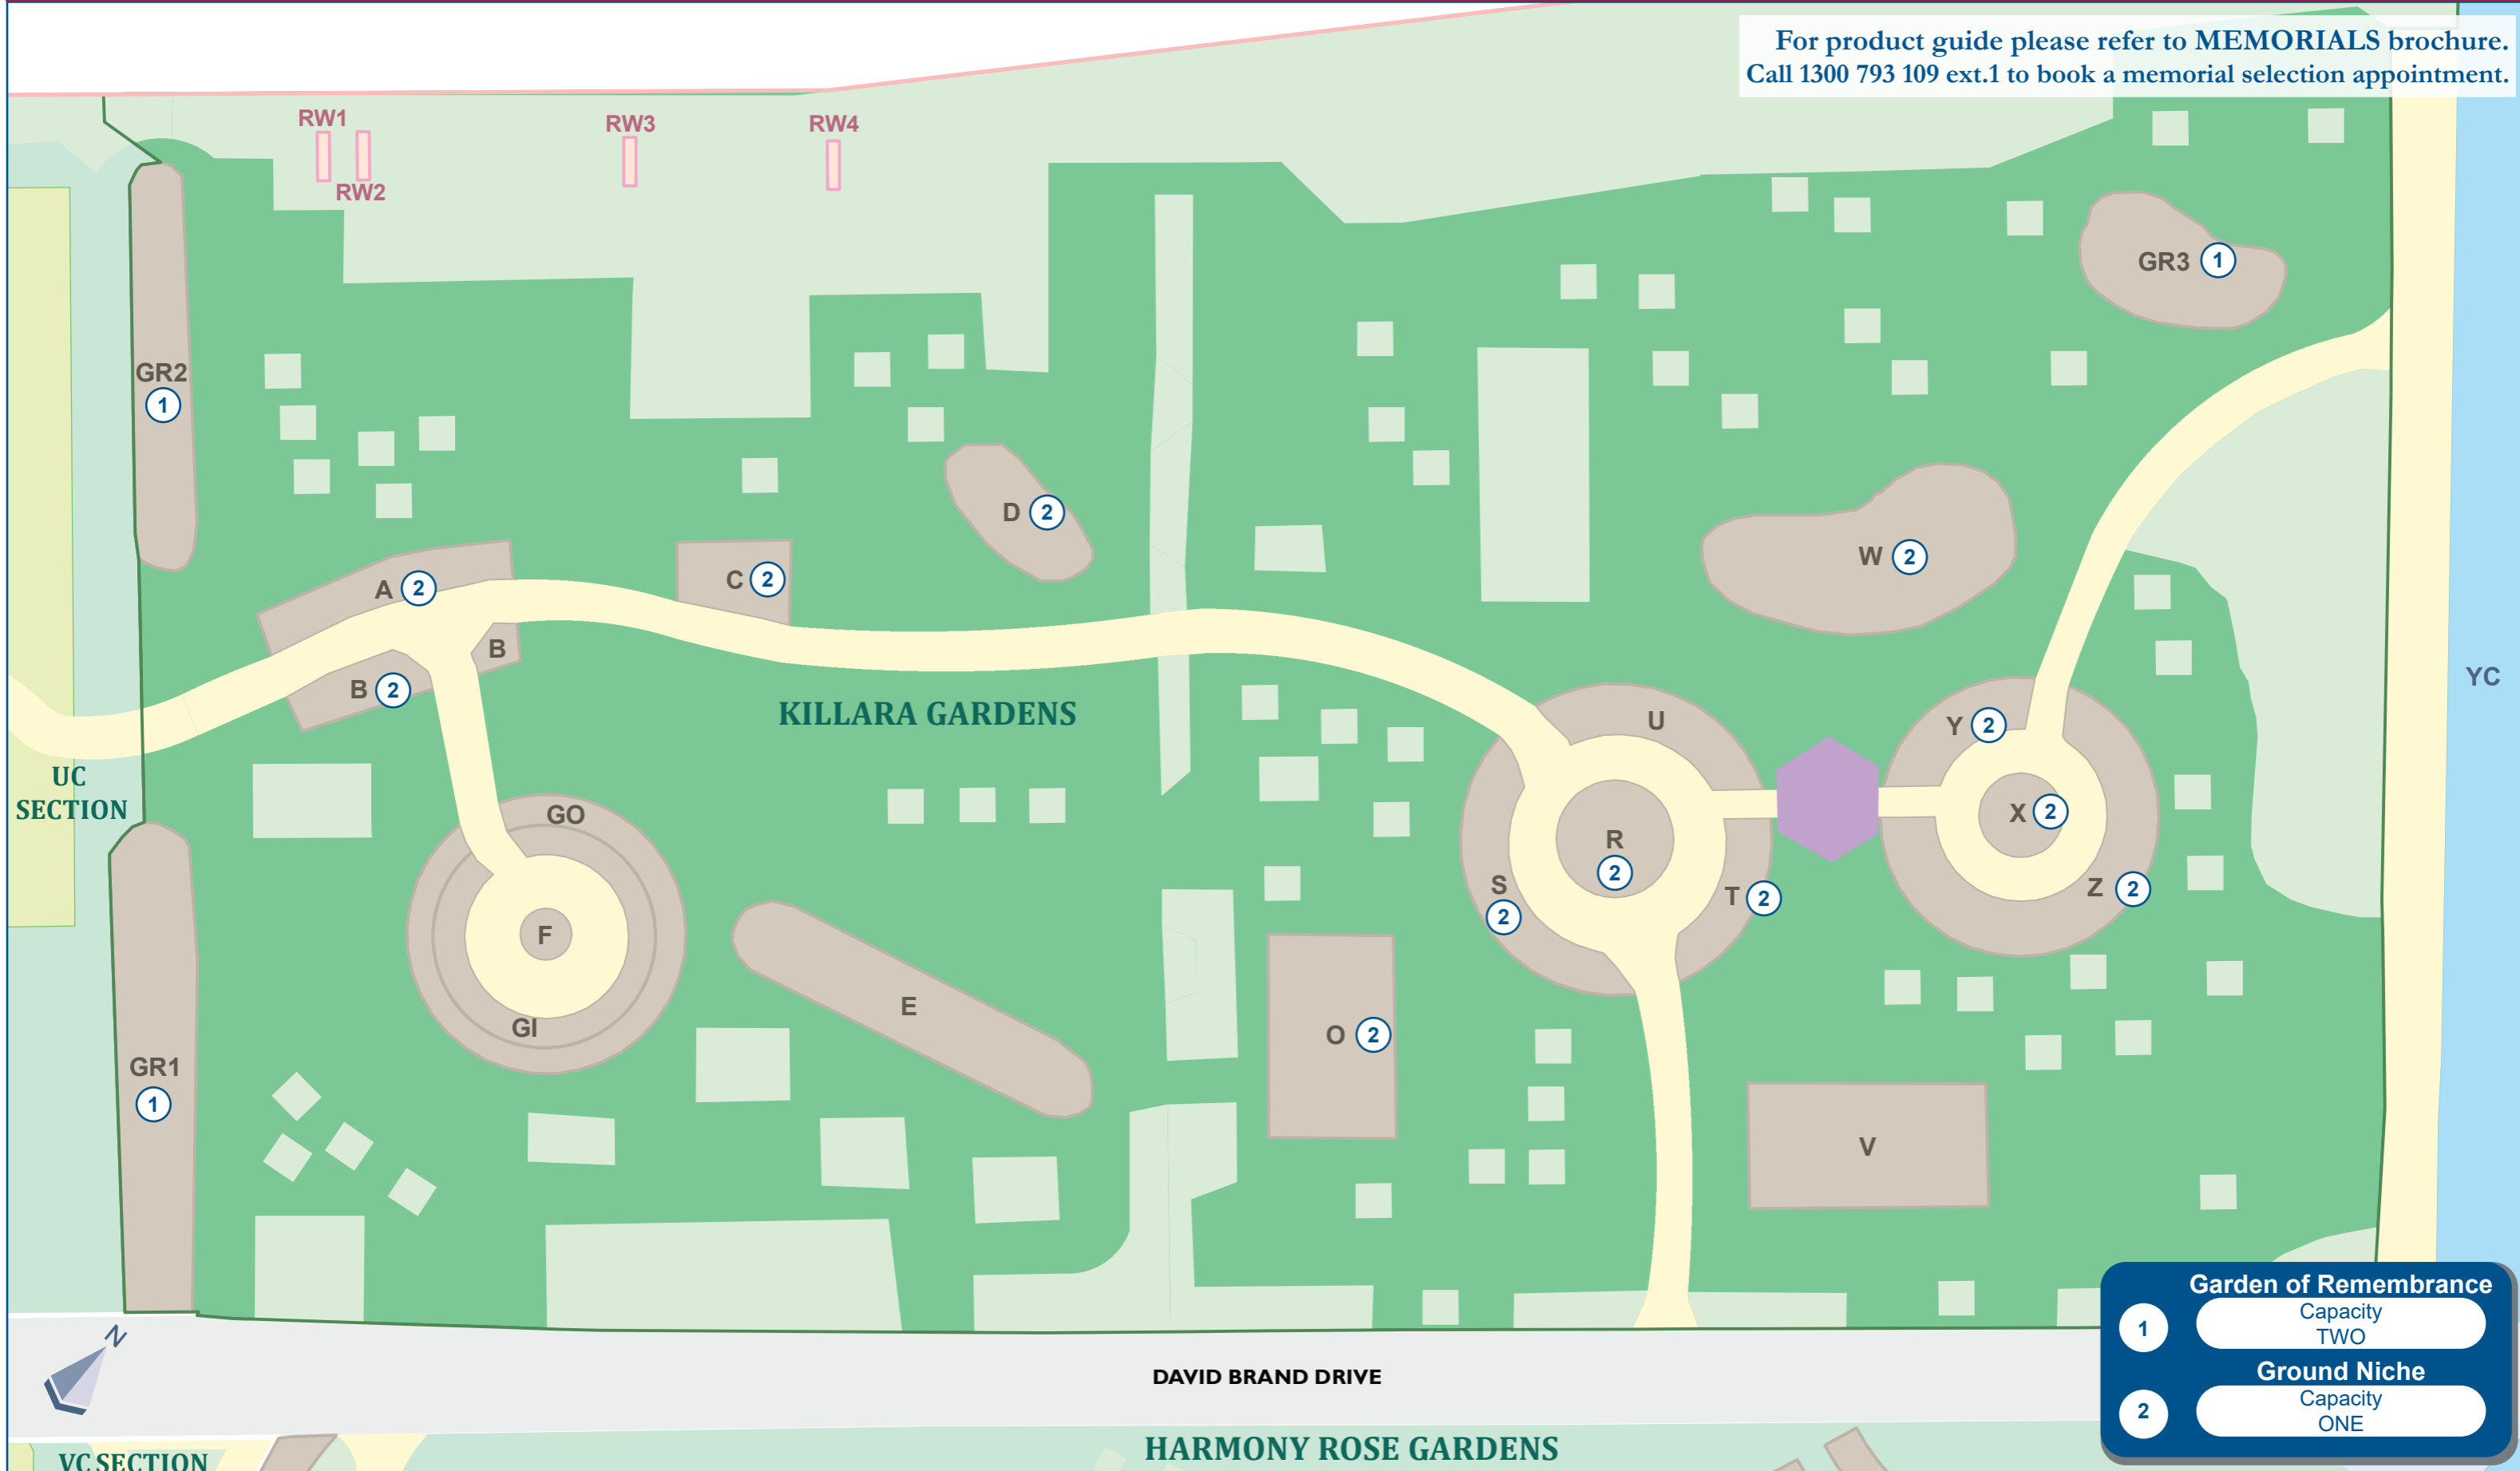

KARRAKATTA CEMETERY

For product guide please refer to MEMORIALS brochure.
Call 1300 793 109 ext.1 to book a memorial selection appointment.

1	Garden of Remembrance Capacity TWO
2	Ground Niche Capacity ONE

MAP 2A
KILLARA GARDENS
MEMORIAL
PRODUCTS

MAP SYMBOLS

	Garden		Memorial Wall
---	--------	---	---------------