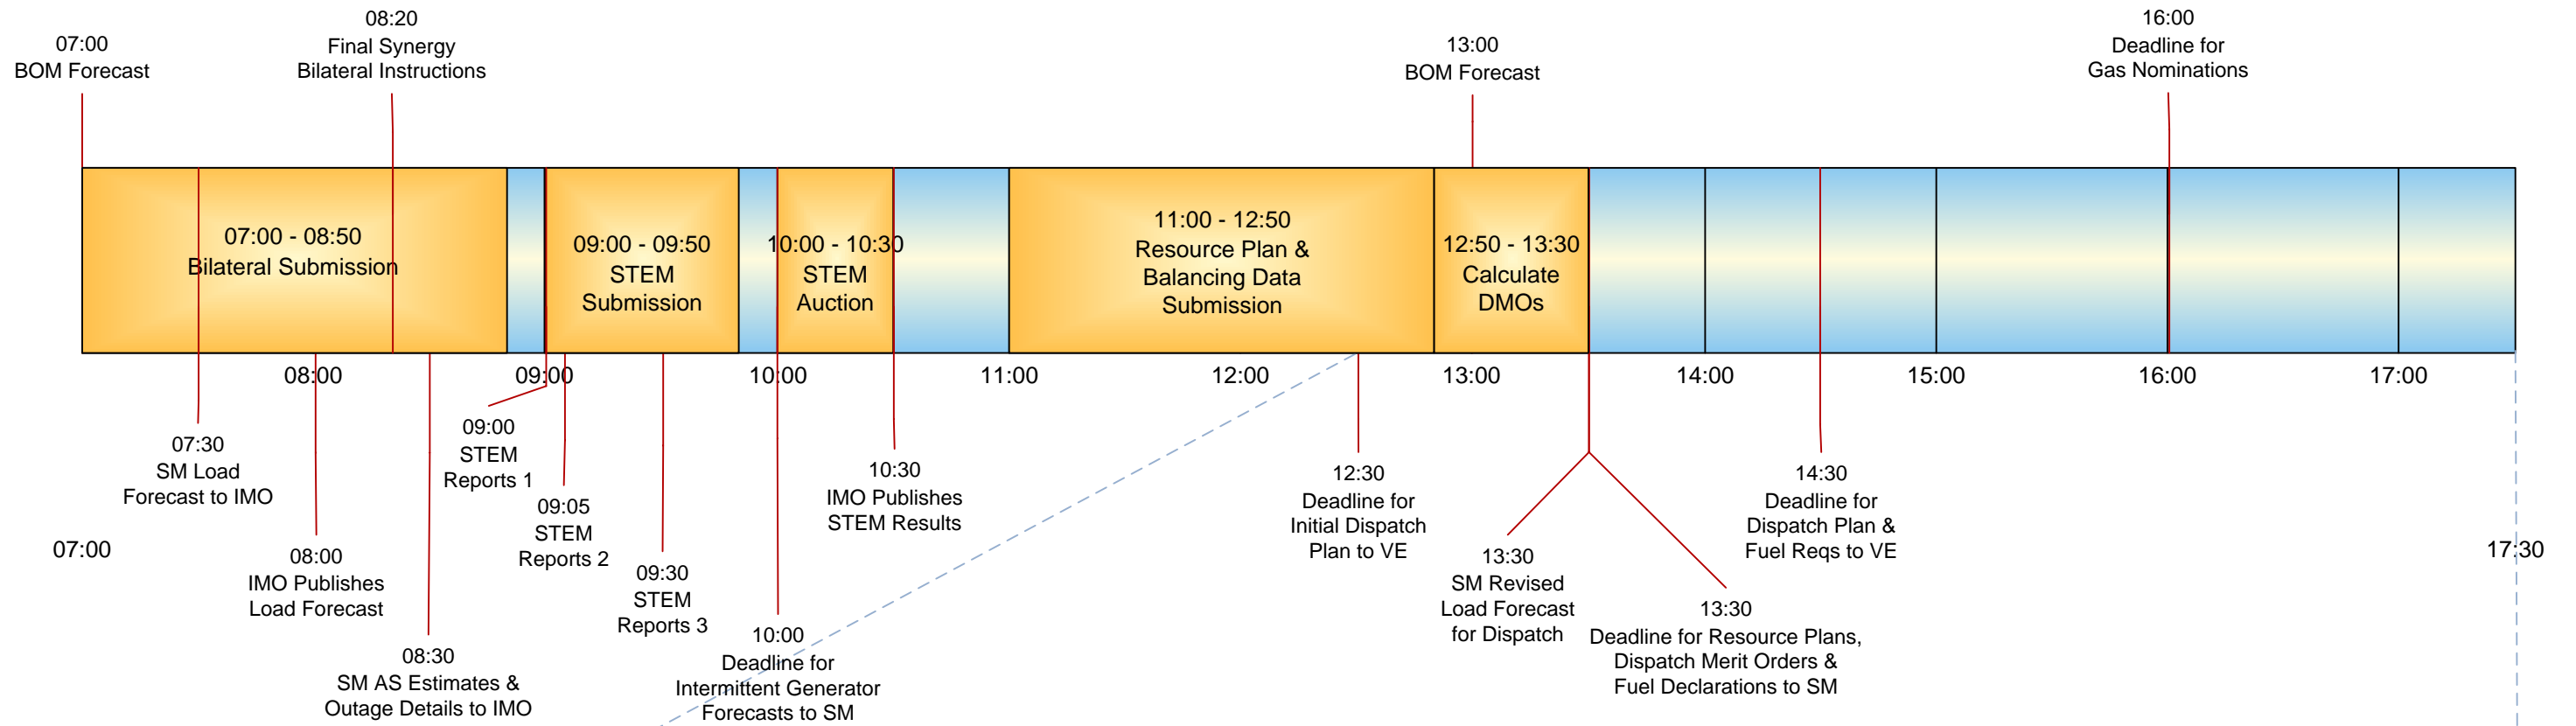

Scheduling Day Timelines – Current vs Proposed

Current

Proposed