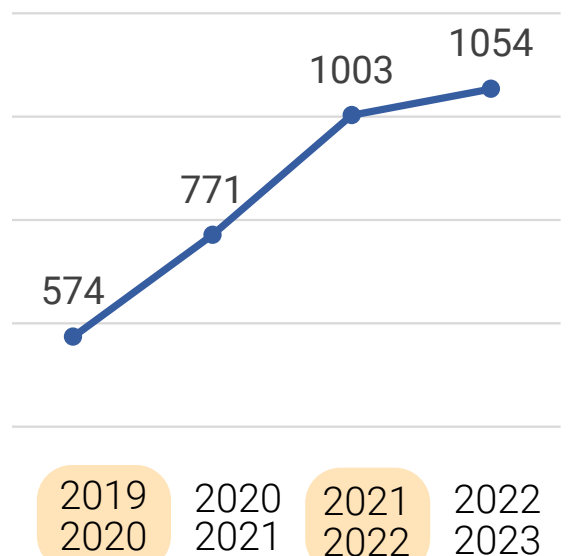

Painting

Complaints by year

*Data correct as at 26/07/24