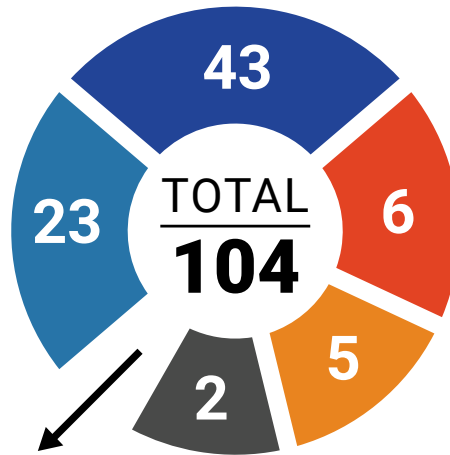

Building disputes

June 2024

Number of complaints

86
TOTAL

4 Contractual and workmanship

63 Workmanship

19 Contractual

1107

Complaints from
1 July 2023

+12%
change from
last month

-9%
from this time
last year

Decisions/outcomes

- Mediated
- Withdrawn
- Dismissed
- Refused
- Orders remedy/conciliation

 25 referred to SAT

538 Active complaints*

173 Average days to close

Top 5 complaint types

Walls – other

Concrete, rammed earth, straw bale, etc

Windows, window frames, flyscreens

Excludes glazing

Ceilings and cornices

Internal only